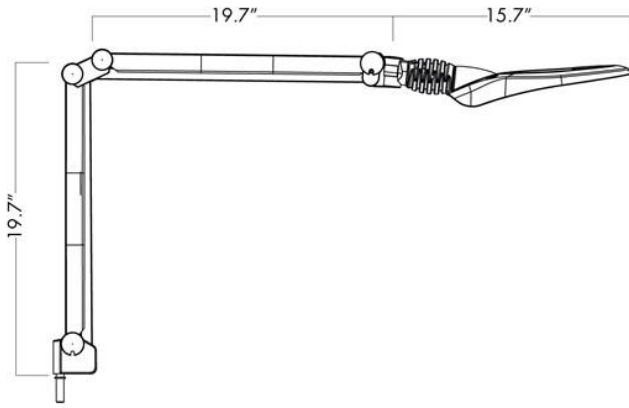

The Circus LED includes a circular LED module which virtually eliminates shadows and provides color rendering.

Exact positioning

Circus LED has a highly flexible, self-balancing lamp head allowing it to be positioned vertically, horizontally and laterally. The fully enclosed neck and spring-balanced arm make the Circus LED ideal for environments where cleanliness and sanitation are sought.

Circus LED

TECHNICAL DESCRIPTION

LIGHTSOURCE

LED: 750lm out (4000°K)

CCT: 3000 or 4000°K. Color rendition index (CRI) is 90.
The LED modules are dimmable, 10–100%.

BODY MATERIAL AND COLOR

Steel arm with aluminum head. Shade neck cover in rubber.
Color: white with black accents.

MOUNTING

Standard with edge clamp mount.
Additional mounting options are also available.

OPTICS

Standard with 3.5- (1.88X) or 5-diopter (2.25X) white crown optical-quality glass lens. Lens diameter is 6.5".
For additional magnification, an accessory 4-, 6- or 10-diopter STAYS lens can be attached to the magnifier.

ARM TECHNOLOGY AND MOVEMENT

45" parallel, three-pivot arm.

Circus LED

MEASUREMENT DRAWINGS

Circus LED

Circus LED

PLACEMENT/MOUNTING

Circus LED