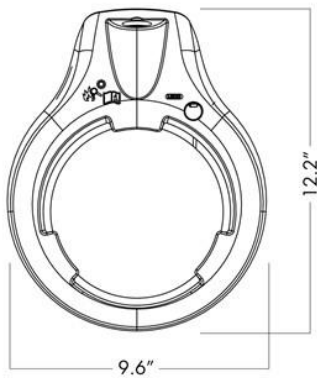

MOUNTING

Standard with edge clamp mount.
Additional mounting options are also available.

OPTICS

Standard with 3.5- (1.88X) or 5-diopter (2.25X) white crown optical-quality glass lens. Lens diameter is 6.5".
For additional magnification, an accessory 4-, 6- or 10-diopter STAYS lens can be attached to the magnifier.

ARM TECHNOLOGY AND MOVEMENT

45" parallel, three-pivot arm.

Circus LED

MEASUREMENT DRAWINGS

Circus LED

Circus LED

PLACEMENT/MOUNTING

Circus LED